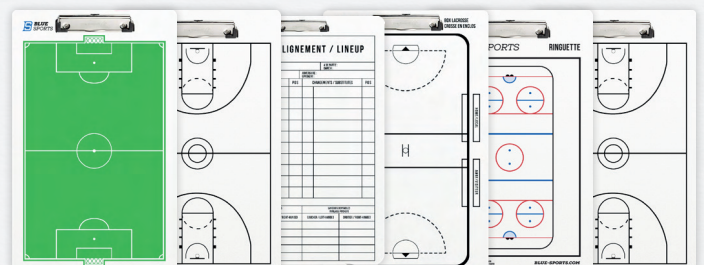

- Recto: Full field / Recto: terrain complet
- Verso: Half-field / Verso: demi-terrain
- Dry erase pen included / Stylo effaçable à sec inclus

BL-BMS024 - Soccer - 10" x 16" (25,4cm x 40,64cm)

BL-BMS003 - Basketball - 10" x 16" (25,4cm x 40,64cm)

BL-BDC - Baseball - 10" x 16" (25,4cm x 40,64cm)

BL-LACROSSE - Lacrosse - 10" x 16" (25,4cm x 40,64cm)

BL-RDC - Ringuette - 10" x 16" (25,4cm x 40,64cm)

BL-SSDC - Speed Skating 10" x 16" (25,4cm x 40,64cm)